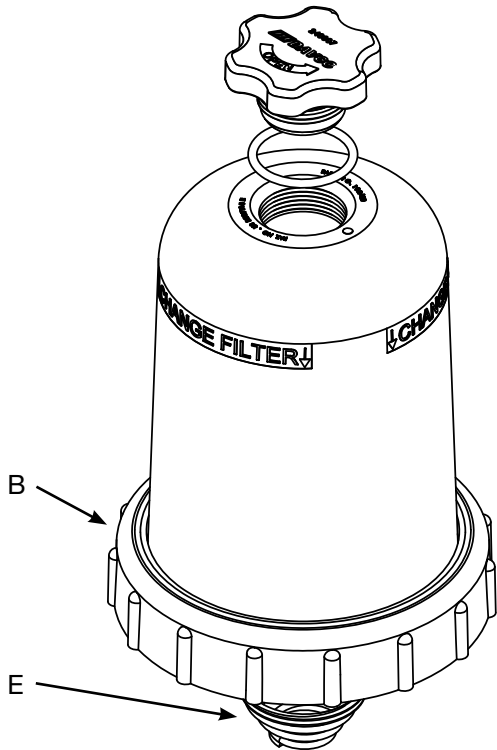

Call customer support for OEM Part Numbers.

A. Vent Cap Assembly

D. Cover, Collar, Vent Cap & Spring

C. O-Ring Kit

J. Drain Valve

	Part name	Part number
A	Vent Cap Assembly	240023
B	Collar	102425
C	O-Ring Kit	380072
D	Cover, Collar, Vent Cap & Spring	103100
E	Spring	380056
F	Filter Element - call customer service	
H	Check Valve Service Kit	102654
I	Check Valve Assembly, includes check valve body.	103098
J	Drain Valve	102008
K	Collar/Vent Cap Wrench, Metal	380134
L	Collar/Vent Cap Wrench, Composite	382002