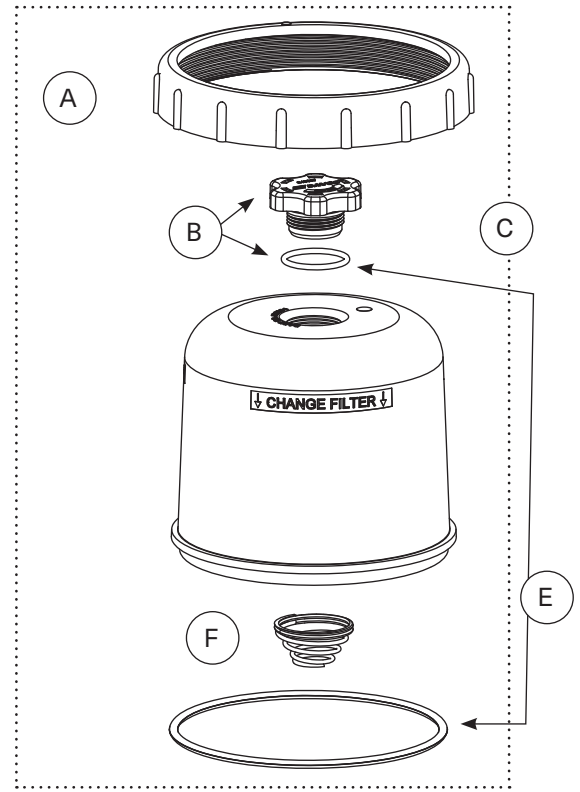

SERVICE PARTS AND KITS		
A	482003SDVC	Collar
B	240023SDVC	Vent Cap Service Kit (vent cap and o-ring)
C	483047SDVC	Cover, Collar, Spring, Vent Cap and Vent Cap and Collar O-rings
E	482022DVC	O-ring Service Kit (Vent Cap/Collar)
F	380056DVC	Spring
G	101132DVC	Check Valve Service Kit (Includes Ball, Spring, and Retainer)
		
H	103071DVC	Check Valve Assembly (Includes Body and Check Valve Service Kit)
		
I	103209DVC	Voss Check Valve Assembly (2017 and new only)
		
J	102008DVC	Drain Valve
K	482017DVC	Collar Wrench
		
L	483029DVC	Therموالve
M	020909DVC	Coolant Port Plug (4 per kit)
N	101999DVC	Therموالve Port Cap
O	103603DVC	Combination Drain Kit (includes drain, dust cap and plug for use on units with cover with black band. Part number for unit contains an "E". Replaces ESOC fitting 102844)

Housing is not a service part.

HEATERS AND WATER-IN-FUEL (WIF) SENSORS		
102521DVC	Two Pin WIF, Deutsch Connector (black), ½"-20 UNF Threads, Harness Length 3.36"	
103138DVC	Two Pin WIF, Tyco/AMP Connector, ½"-20 UNF Threads, Harness Length 10.50" (Paccar)	
102145DVC	120VAC 75W Overnight Heater, ½"-14 Threads	
103529DVC	12VDC 195W PTC Pre-heater, Weather Pack Connector, ½"-14 NPTF Threads, Harness Length 19.81"	
103111DAV	Two Pin WIF, Tyco/AMP Connector, ½"-20 UNF Threads, Harness Length 3.25" (Paccar)	