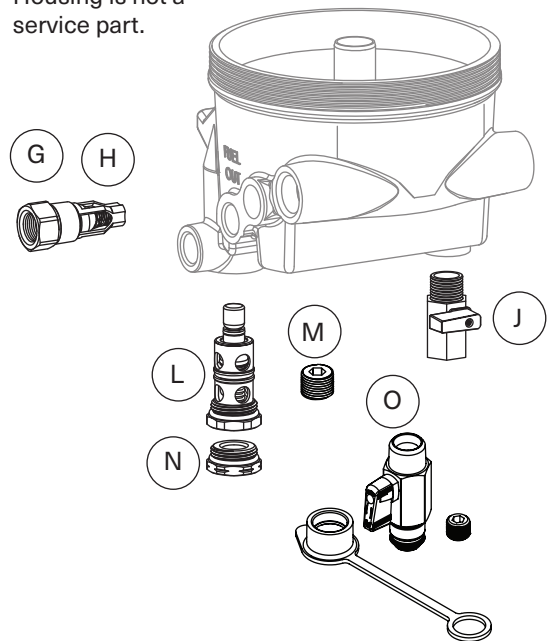

SERVICE PARTS AND KITS		
A	482003SDVC	Collar
B	240023SDVC	Vent Cap Service Kit (vent cap and o-ring)
C	483047SDVC	Cover, Collar, Spring, Vent Cap and Vent Cap and Collar O-rings
E	482022DVC	O-ring Service Kit (Vent Cap/Collar)
F	380056DVC	Spring
G	101132DVC	Check Valve Service Kit (Includes Ball, Spring, and Retainer)
		
H	103071DVC	Check Valve Assembly (Includes Body and Check Valve Service Kit)
		
I	103209DVC	Voss Check Valve Assembly (2017 and new only)
		
J	102008DVC	Drain Valve
K	482017DVC	Collar Wrench
		
L	483029DVC	Therموالve
M	020909DVC	Coolant Port Plug (4 per kit)
N	101999DVC	Therموالve Port Cap
O	103603DVC	Combination Drain Kit (includes drain, dust cap and plug for use on units with cover with black band. Part number for unit contains an "E". Replaces ESOC fitting 102844)

Housing is not a service part.

HEATERS AND WATER-IN-FUEL (WIF) SENSORS		
102521DVC	Two Pin WIF, Deutsch Connector (black), ½"-20 UNF Threads, Harness Length 3.36"	
103138DVC	Two Pin WIF, Tyco/AMP Connector, ½"-20 UNF Threads, Harness Length 10.50" (Paccar)	
102145DVC	120VAC 75W Overnight Heater, ½"-14 Threads	
103529DVC	12VDC 195W PTC Pre-heater, Weather Pack Connector, ½"-14 NPTF Threads, Harness Length 19.81"	
103111DAV	Two Pin WIF, Tyco/AMP Connector, ½"-20 UNF Threads, Harness Length 3.25" (Paccar)	