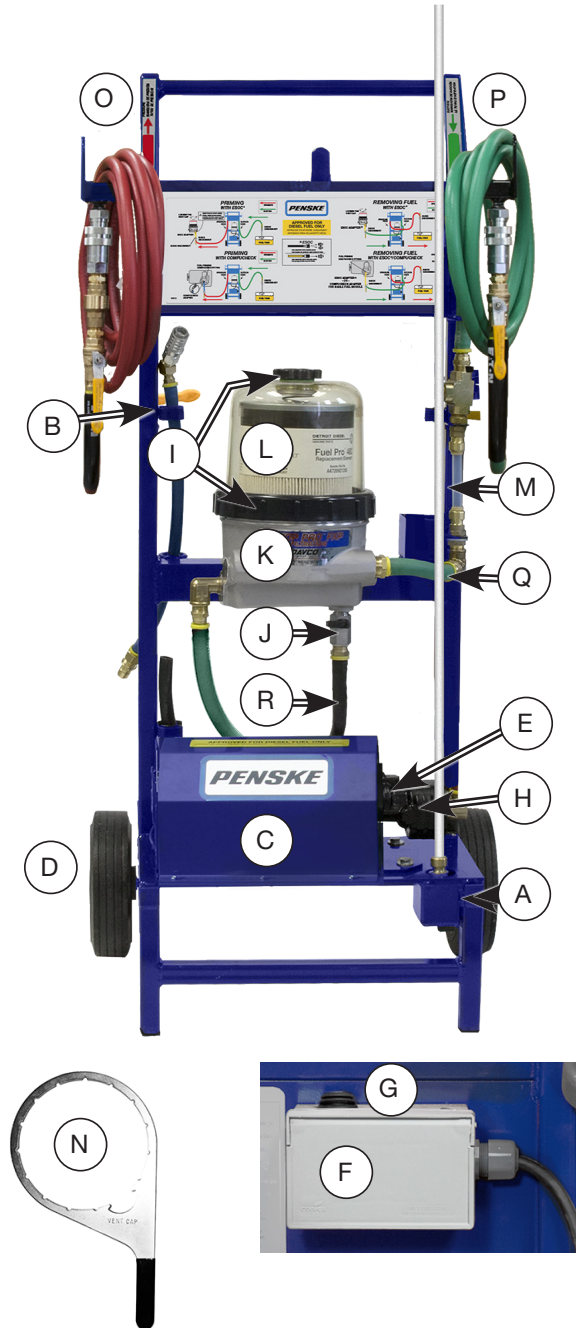

Cart		
A	Plugs (10) 1" x 1" Sq	782196S
B	Gripper Clips & Screws	782213S
C	Motor Cover and (5) Screws	782126S-B
	Motor Fasteners (Not Shown)	782225S
	Petcocks (2) (Not Shown)	782197S
	Pump Bracket, Washers & Screws (Not Shown)	782214S-B
D	Wheels (2), Pins & Washers	782194S
Electrical		
E	Coupler Asm	782058S
F	Electrical Box w/Switch	782061S
G	Electrical Switch	782215S
	Motor (Not Shown) Note: If the Shop Pro was purchased after 08/22/2016, the pump bracket kit is also required (P/N/ 782214S-B)	782001S
H	Pump	782002S
Fuel Filtration		
I	Cover, Collar, Vent Cap and O-rings	782157S
J	Drain Valve	102008
K	Filtration Unit	782141S
L	Fuel Filter-Fleetguard	FS19915
M	Sight Glass Kit	782149S
N	Wrench	482017

Hoses			
	Description	Purchased before 09/06/16	Purchased after 09/06/16
O	Pressure Hose (red) 17 ft.	782134S	782286S
P	Suction Hose (green) 12 ft.	782117S	782287S
Q	Hose Kit (Sight Glass, Sight Glass-Filter, Pump-Filter)	782212S	
R	Drain Hose	782144S	

Adapters				
Description	Purchased before 09/06/16		Purchased after 09/06/16	
Compucheck Adapter (Blue)	782236S		782294S	
Pick-Up Wand (60" tube)	782114S		782289S	
Dispensing Wand (23" tube)	782133S		782288S	
ESOC Adapter - Yellow Hose*	782137S		782290S	
ESOC Adapter - Black Hose**	782138S		782291S	

<p>*Use Yellow Hose ESOC Adapter for (old) silver ESOC fitting.</p> 	<p>**Use Black Hose ESOC Adapter for black or (new) silver ESOC fitting.</p> 
---	--