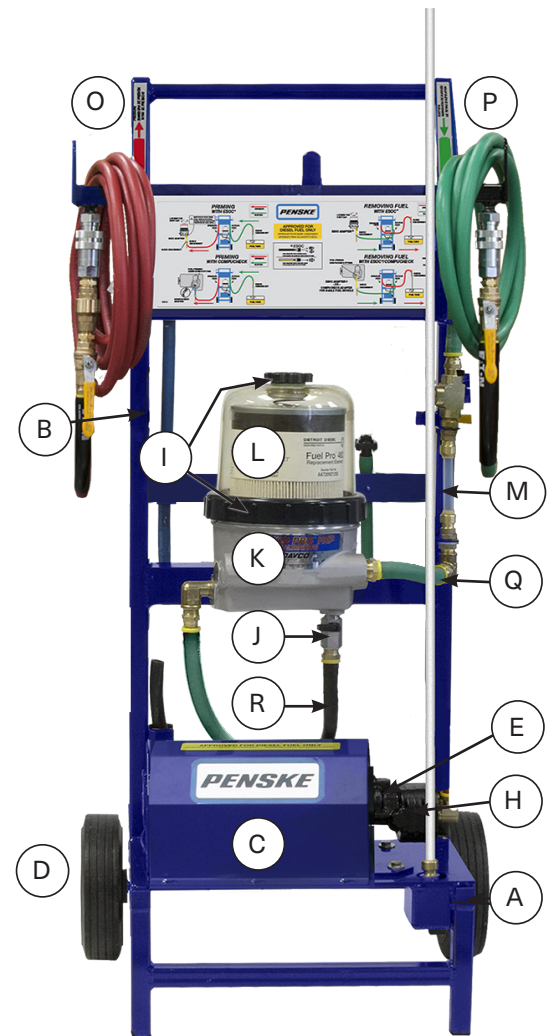

Cart		
A	Plugs (10) 1" x 1" Sq	782196S
B	Gripper Clips & Screws	782213S
C	Motor Cover and (5) Screws	782126S-B
	Motor Fasteners (Not Shown)	782225S
	Pump Bracket, Washers & Screws (Not Shown)	782214S-B
D	Wheels (2), Pins & Washers	782194S

Electrical		
E	Coupler Asm	782058S
F	Electrical Box with Switch	782061S
G	Electrical Switch	782215S
	Motor (Not Shown) Note: If the Shop Pro was purchased prior to 08/22/2016, the pump bracket kit is also required (P/N/ 782214S-B)*	782001S
H	Pump	782002S

Fuel Filtration		
I	Cover, Collar, Vent Cap and O-rings	782157S
J	Drain Valve	102008
K	Filtration Unit	782141S
L	Fuel Filter-Fleetguard P/N FS19915	filters are not available through DAVCO.
	Detroit Diesel P/N A0000903651	
M	Sight Glass Kit	782149S
N	Wrench	482017

Hoses				
Description	Purchased before 09/06/16		Purchased after 09/06/16	
	O Pressure Hose (red) 17 ft.	782134S		782286S
P Suction Hose (green) 12 ft.	782117S		782287S	
Q Hose Kit (Sight Glass, Sight Glass-Filter, Pump-Filter)	782212S			
R Drain Hose	782268S