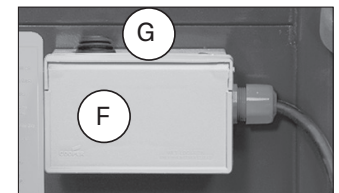

Cart		
A	Plugs (10) 1" x 1" Sq	782196S
B	Gripper Clips & Screws	782213S
C	Motor Cover and (5) Screws	782126S-B
	Motor Fasteners (Not Shown)	782225S
	Pump Bracket, Washers & Screws (Not Shown)	782214S-B
D	Wheels (2), Pins & Washers	782194S

Electrical		
E	Coupler Asm	782058S
F	Electrical Box with Switch	782061S
G	Electrical Switch	782215S
	Motor (Not Shown) Note: If the Shop Pro was purchased prior to 08/22/2016, the pump bracket kit is also required (P/N/ 782214S-B)*	782001S
H	Pump	782002S

Fuel Filtration		
I	Cover, Collar, Vent Cap and O-rings	782157S
J	Drain Valve	102008
K	Filtration Unit	782141S
L	Fuel Filter-Fleetguard P/N FS19915	filters are not available through DAVCO.
	Detroit Diesel P/N A0000903651	
M	Sight Glass Kit	782149S
N	Wrench	482017

Hoses				
Description	Purchased before 09/06/16		Purchased after 09/06/16	
	O Pressure Hose (red) 17 ft.	782134S		782286S
P Suction Hose (green) 12 ft.	782117S		782287S	
Q Hose Kit (Sight Glass, Sight Glass-Filter, Pump-Filter)	782212S			
R Drain Hose	782268S