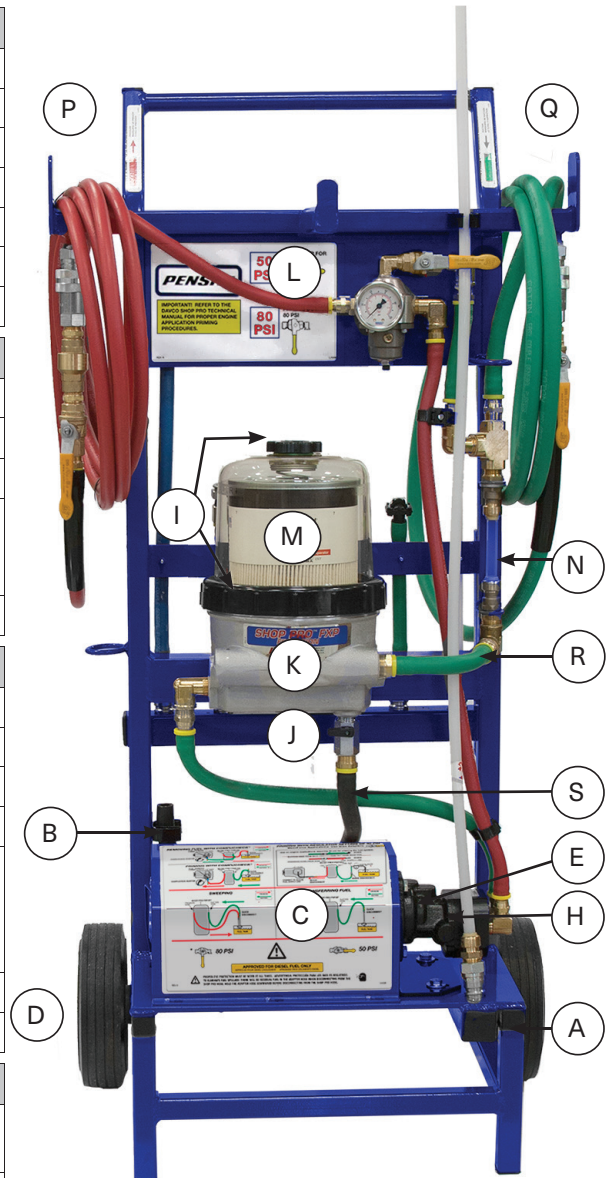

Cart		
A	Plugs (10) 1" x 1" Sq	782196S
B	Gripper Clips & Screws	782213S
C	Motor Cover and (5) Screws	782126S-B
	Motor Fasteners (Not Shown)	782225S
	Petcocks (2) (Not Shown)	782197S
	Pump Bracket, Washers & Screws (Not Shown)	782214S-B
D	Wheels (2), Pins & Washers	782194S

Electrical		
E	Coupler Asm	782058S
F	Electrical Box with Switch	782061S
G	Electrical Switch	782215S
	Motor (Not Shown) Note: If the Shop Pro was purchased prior to 08/22/2016, the pump bracket kit is also required (P/N/ 782214S-B)	782001S
H	Pump	782002S

Fuel Filtration		
I	Cover, Collar, Vent Cap and O-rings	782157S
J	Drain Valve	102008
K	Filtration Unit	782141S
L	Regulator Asm	782110-1S
M	Fuel Filter-Fleetguard P/N FS19915	filters are not available through DAVCO.
	Detroit Diesel P/N A0000903651	
N	Sight Glass Kit	782149S
O	Wrench	482017

Hoses			
	Description	Purchased before 09/06/16	Purchased after 09/06/16
P	Pressure Hose (red) 17 ft.	782134S	782286S
Q	Suction Hose (green) 12 ft.	782117S	782287S
R	Hose Kit (Sight Glass, Sight Glass-Filter, Pump-Filter)	782212S	
S	Drain Hose	782268S