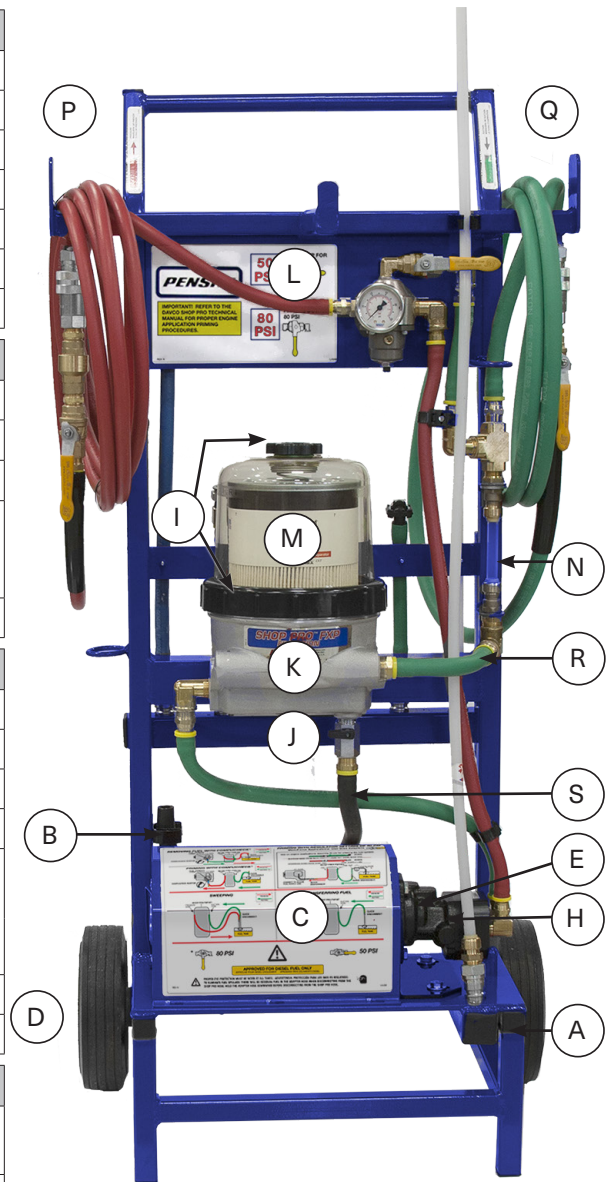

Cart		
A	Plugs (10) 1" x 1" Sq	782196S
B	Gripper Clips & Screws	782213S
C	Motor Cover and (5) Screws	782126S-B
	Motor Fasteners (Not Shown)	782225S
	Petcocks (2) (Not Shown)	782197S
	Pump Bracket, Washers & Screws (Not Shown)	782214S-B
D	Wheels (2), Pins & Washers	782194S

Electrical		
E	Coupler Asm	782058S
F	Electrical Box with Switch	782061S
G	Electrical Switch	782215S
	Motor (Not Shown) Note: If the Shop Pro was purchased prior to 08/22/2016, the pump bracket kit is also required (P/N/ 782214S-B)	782001S
H	Pump	782002S

Fuel Filtration		
I	Cover, Collar, Vent Cap and O-rings	782157S
J	Drain Valve	102008
K	Filtration Unit	782141S
L	Regulator Asm	782110-1S
M	Fuel Filter-Fleetguard P/N FS19915	filters are not available through DAVCO.
	Detroit Diesel P/N A0000903651	
N	Sight Glass Kit	782149S
O	Wrench	482017

Hoses			
	Description	Purchased before 09/06/16	Purchased after 09/06/16
P	Pressure Hose (red) 17 ft.	782134S	782286S
Q	Suction Hose (green) 12 ft.	782117S	782287S
R	Hose Kit (Sight Glass, Sight Glass-Filter, Pump-Filter)	782212S	
S	Drain Hose	782268S