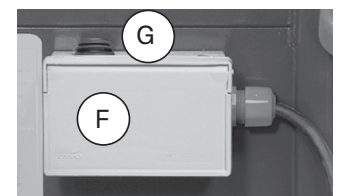

Cart		
A	Plugs (10) 1" x 1" Sq	782196S
B	Gripper Clips & Screws	782213S
C	Motor Cover and (5) Screws	782126S-B
	Motor Fasteners (Not Shown)	782225S
	Petcocks (2) (Not Shown)	782197S
	Pump Bracket, Washers & Screws (Not Shown)	782214S-B
D	Wheels (2), Pins & Washers	782194S

Electrical		
E	Coupler Asm	782058S
F	Electrical Box with Switch	782061S
G	Electrical Switch	782215S
	Motor (Not Shown) Note: If the Shop Pro was purchased prior to 08/22/2016, the pump bracket kit is also required (P/N/ 782214S-B)	782001S
H	Pump	782002S

Fuel Filtration		
I	Cover, Collar, Vent Cap and O-rings	782157S
J	Drain Valve	102008
K	Filtration Unit	782141S
L	Regulator Asm	782110-1S
M	Fuel Filter-Fleetguard P/N FS19915	filters are not available through DAVCO.
	Detroit Diesel P/N A0000903651	
N	Sight Glass Kit	782149S
O	Wrench	482017

Hoses			
	Description	Purchased before 09/06/16	Purchased after 09/06/16
P	Pressure Hose (red) 17 ft.	782134S	782286S
Q	Suction Hose (green) 12 ft.	782117S	782287S
R	Hose Kit (Sight Glass, Sight Glass-Filter, Pump-Filter)	782212S	
S	Drain Hose	782268S