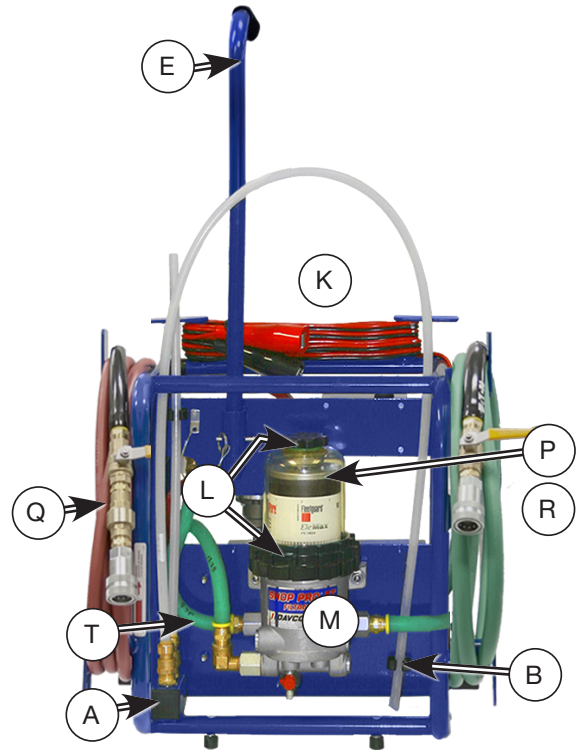

Cart		
A	Plugs (10) 1" x 1" Sq	772019S
B	Clip w/ Screws (Sm)	772034S
C	Clip w/ Screws (Lg)	772033S
D	Motor Cover and (5) Screws	782126S-B
	Motor Bracket and Fasteners (Not Shown)	782088S-B
E	Handle Asm	772031S-B
	Pump Bracket, Washers & Screws (Not Shown)	782214S-B
F	Wheels, Axle and Bumpers	772029S
Electrical		
G	Coupler Asm	782098S
H	Electrical Box 12V	782106S
I	Electrical Switch 12V	782099S
	Motor (Not Shown)	782078S
J	Pump	782002S
K	Cable, Wire w/Clips	782077S
Filtration		
L	Cover, Collar, Vent Cap and O-rings	243013SDAV
M	Filtration Unit w/Fasteners	772030S
N	Regulator Asm	772025S
O	Wrench	232007DAV
P	Fleetguard Brand 7 micron	FS19624

Hoses			
		Purchased before 09/06/16	Purchased after 09/06/16
Q	Pressure Hose (red) 17 ft.	782134S	782286S
R	Suction Hose (green) 12 ft.	782117S	782287S
S	Hose Asm, Pump to Reg	772040S	
T	Hose Asm, Reg to Filter	772039S	
U	Hose Asm, Pump to Filter	772038S	

Adapters				
Description	Purchased <b>before</b> 09/06/16		Purchased <b>after</b> 09/06/16	
Compucheck Adapter (Blue)	782236S		782294S	
Voss Fitting Adapter (Red)	782207S		782293S	
Angled Voss Adapter (Green)	782206S		782292S	
Pick-Up Wand (60" tube)	782114S		782289S	
Dispensing Wand (23" tube)	782133S		782288S	