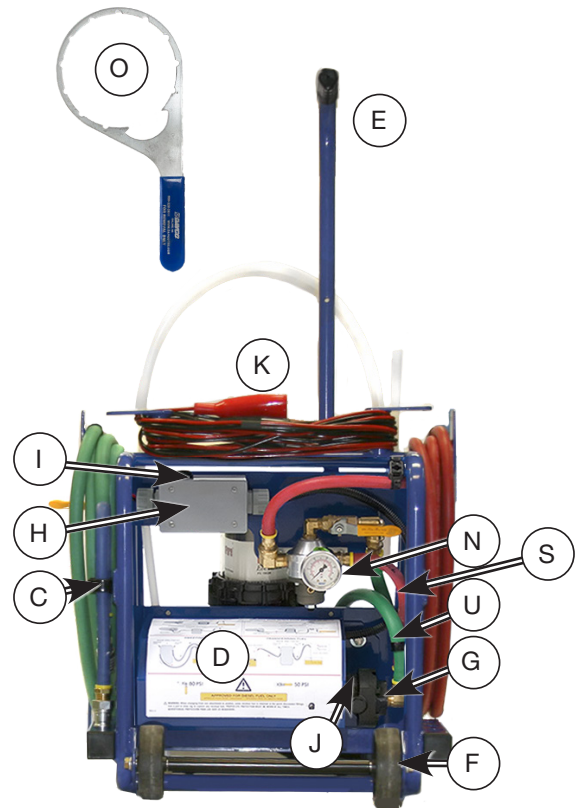

Cart		
A	Plugs (10) 1" x 1" Sq	772019S
B	Clip w/ Screws (Sm)	772034S
C	Clip w/ Screws (Lg)	772033S
D	Motor Cover and (5) Screws	782126S-B
	Motor Bracket and Fasteners (Not Shown)	782088S-B
E	Handle Asm	772031S-B
	Pump Bracket, Washers & Screws (Not Shown)	782214S-B
F	Wheels, Axle and Bumpers	772029S
Electrical		
G	Coupler Asm	782098S
H	Electrical Box 12V	782106S
I	Electrical Switch 12V	782099S
	Motor (Not Shown)	782078S
J	Pump	782002S
K	Cable, Wire w/Clips	782077S
Filtration		
L	Cover, Collar, Vent Cap and O-rings	243013SDAV
M	Filtration Unit w/Fasteners	772030S
N	Regulator Asm	772025S
O	Wrench	232007DAV
P	Fleetguard Brand 7 micron	FS19624

Hoses			
		Purchased before 09/06/16	Purchased after 09/06/16
Q	Pressure Hose (red) 17 ft.	782134S	782286S
R	Suction Hose (green) 12 ft.	782117S	782287S
S	Hose Asm, Pump to Reg	772040S	
T	Hose Asm, Reg to Filter	772039S	
U	Hose Asm, Pump to Filter	772038S	

Adapters				
Description	Purchased <b>before</b> 09/06/16		Purchased <b>after</b> 09/06/16	
Compucheck Adapter (Blue)	782236S		782294S	
Voss Fitting Adapter (Red)	782207S		782293S	
Angled Voss Adapter (Green)	782206S		782292S	
Pick-Up Wand (60" tube)	782114S		782289S	
Dispensing Wand (23" tube)	782133S		782288S	