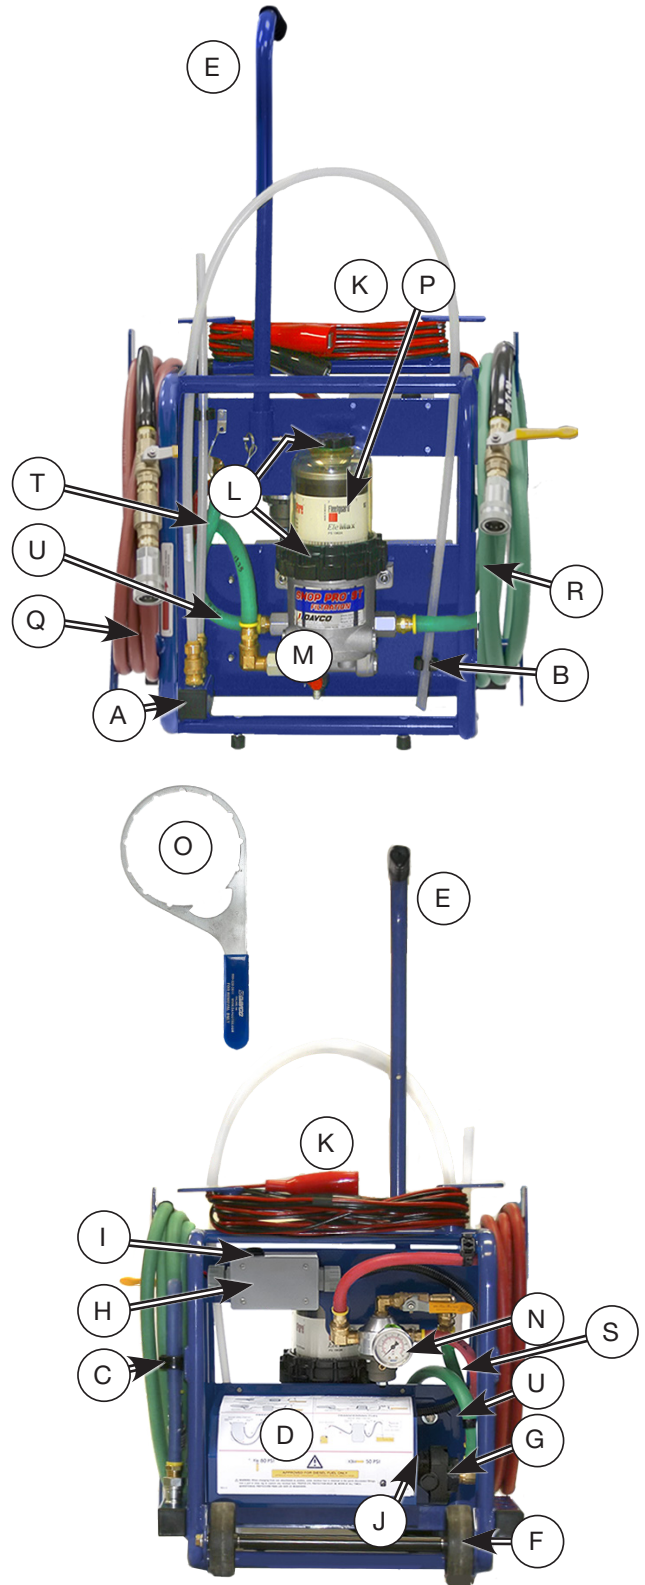

Cart		
A	Plugs (10) 1" x 1" Sq	772019S
B	Clip w/ Screws (Sm)	772034S
C	Clip w/ Screws (Lg)	772033S
D	Motor Cover and (5) Screws	782126S-B
	Motor Bracket and Fasteners (Not Shown)	782088S-B
E	Handle Asm	772031S-B
	Pump Bracket, Washers & Screws (Not Shown)	782214S-B
F	Wheels, Axle and Bumpers	772029S
Electrical		
G	Coupler Asm	782098S
H	Electrical Box 12V	782106S
I	Electrical Switch 12V	782099S
	Motor (Not Shown)z	782078S
J	Pump	782002S
K	Cable, Wire w/Clips	782077S
Filtration		
L	Cover, Collar, Vent Cap and O-rings	243013SDAV
M	Filtration Unit w/Fasteners	772030S
N	Regulator Asm	772025S
O	Wrench	232007DAV
P	Fleetguard Brand 7 micron	FS19624

Hoses			
	Description	Purchased before 09/06/16	Purchased after 09/06/16
Q	Pressure Hose (red) 17 ft.	782134S	782286S
R	Suction Hose (green) 12 ft.	782117S	782287S
S	Hose Asm, Pump to Reg	772040S	
T	Hose Asm, Reg to Filter	772039S	
U	Hose Asm, Pump to Filter	772038S	

Adapters				
Description	Purchased before 09/06/16		Purchased after 09/06/16	
Compucheck Adapter (Blue)	782236S		782294S	
Voss Fitting Adapter (Red)	782207S		782293S	
Angled Voss Adapter (Green)	782206S		782292S	
Pick-Up Wand (60" tube)	782114S		782289S	
Dispensing Wand (23" tube)	782133S		782288S	
ESOC Adapter - Yellow Hose*	782137S		782290S	
ESOC Adapter - Black Hose**	782138S		782291S	

*Use Yellow Hose ESOC Adapter for (old) silver ESOC fitting.

**Use Black Hose ESOC Adapter for black or (new) silver ESOC fitting.