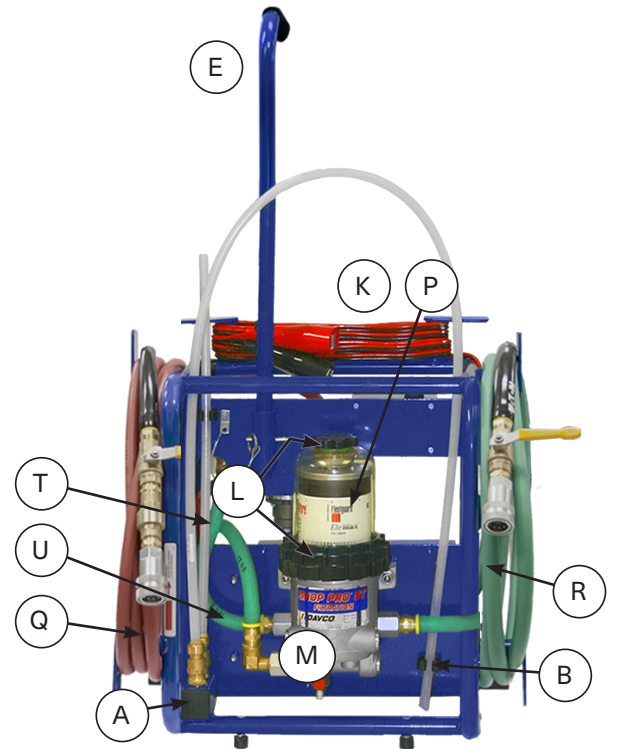

Cart		
A	Plugs (10) 1.5" x 1.5" Sq	772019S
B	Clip w/ Screws (Sm)	772034S
C	Clip w/ Screws (Lg)	772033S
D	Motor Cover and (5) Screws	782126S-B
	Motor Bracket and Fasteners (Not Shown)	782088S-B
E	Handle Asm	772031S-B
	Pump Bracket, Washers & Screws (Not Shown)	782214S-B
F	Wheels, Axle and Bumpers	772029S
Electrical		
G	Coupler Asm	782098S
H	Electrical Box 12V with Switch	782106S
I	Electrical Switch 12V	782099S
	Motor (Not Shown)	782078S
J	Pump	782002S
K	Cable, Wire w/Clips	782077S
Filtration		
L	Cover, Collar, Vent Cap and O-rings	243013SDAV
M	Filtration Unit w/Fasteners (for regulated ST models)	772030S
N	Regulator Asm	772025S
O	Wrench	232007DAV
P	Fleetguard Brand 7 micron	FS19624

Hoses			
	Description	Purchased before 09/06/16	Purchased after 09/06/16
Q	Pressure Hose (red) 17 ft.	782134S	782286S
R	Suction Hose (green) 12 ft.	782117S	782287S
S	Hose Asm, Pump to Reg	772040S	
T	Hose Asm, Reg to Filter	772039S	
U	Hose Asm, Pump to Filter	772038S	

Adapters				
Description	Purchased before 09/06/16		Purchased after 09/06/16	
Compucheck Adapter (Blue)	782236S		782294S	
Voss Fitting Adapter (Red)	782207S		782293S	
Angled Voss Adapter (Green)	782206S		782292S	
Pick-Up Wand (60" tube)	782114S		782289S	
Dispensing Wand (23" tube)	782133S		782288S	
ESOC Adapter - Yellow Hose*	782137S		782290S	
ESOC Adapter - Black Hose**	782138S		782291S	

*Use Yellow Hose ESOC Adapter for (old) silver ESOC fitting.	**Use Black Hose ESOC Adapter for black or (new) silver ESOC fitting.
