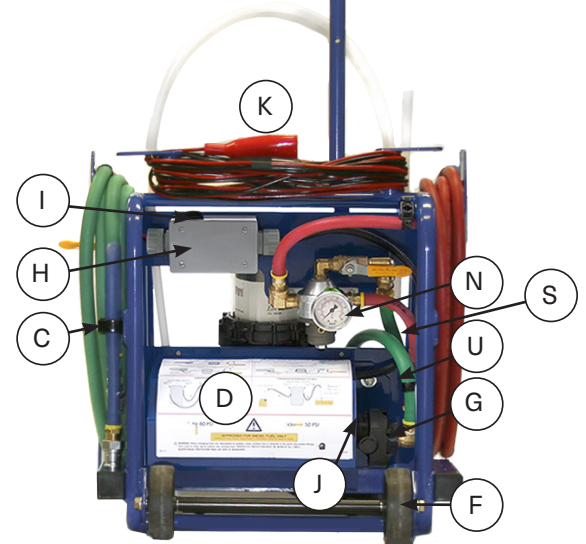

Cart		
A	Plugs (10) 1.5" x 1.5" Sq	772019S
B	Clip w/ Screws (Sm)	772034S
C	Clip w/ Screws (Lg)	772033S
D	Motor Cover and (5) Screws	782126S-B
	Motor Bracket and Fasteners (Not Shown)	782088S-B
E	Handle Asm	772031S-B
	Pump Bracket, Washers & Screws (Not Shown)	782214S-B
F	Wheels, Axle and Bumpers	772029S
Electrical		
G	Coupler Asm	782098S
H	Electrical Box 12V with Switch	782106S
I	Electrical Switch 12V	782099S
	Motor (Not Shown)	782078S
J	Pump	782002S
K	Cable, Wire w/Clips	782077S
Filtration		
L	Cover, Collar, Vent Cap and O-rings	243013SDAV
M	Filtration Unit w/Fasteners (for regulated ST models)	772030S
N	Regulator Asm	772025S
O	Wrench	232007DAV
P	Fleetguard Brand 7 micron	FS19624

Hoses			
	Description	Purchased before 09/06/16	Purchased after 09/06/16
Q	Pressure Hose (red) 17 ft.	782134S	782286S
R	Suction Hose (green) 12 ft.	782117S	782287S
S	Hose Asm, Pump to Reg	772040S	
T	Hose Asm, Reg to Filter	772039S	
U	Hose Asm, Pump to Filter	772038S	

Adapters				
Description	Purchased before 09/06/16		Purchased after 09/06/16	
Compucheck Adapter (Blue)	782236S		782294S	
Voss Fitting Adapter (Red)	782207S		782293S	
Angled Voss Adapter (Green)	782206S		782292S	
Pick-Up Wand (60" tube)	782114S		782289S	
Dispensing Wand (23" tube)	782133S		782288S	
ESOC Adapter - Yellow Hose*	782137S		782290S	
ESOC Adapter - Black Hose**	782138S		782291S	

*Use Yellow Hose ESOC Adapter for (old) silver ESOC fitting.	**Use Black Hose ESOC Adapter for black or (new) silver ESOC fitting.
