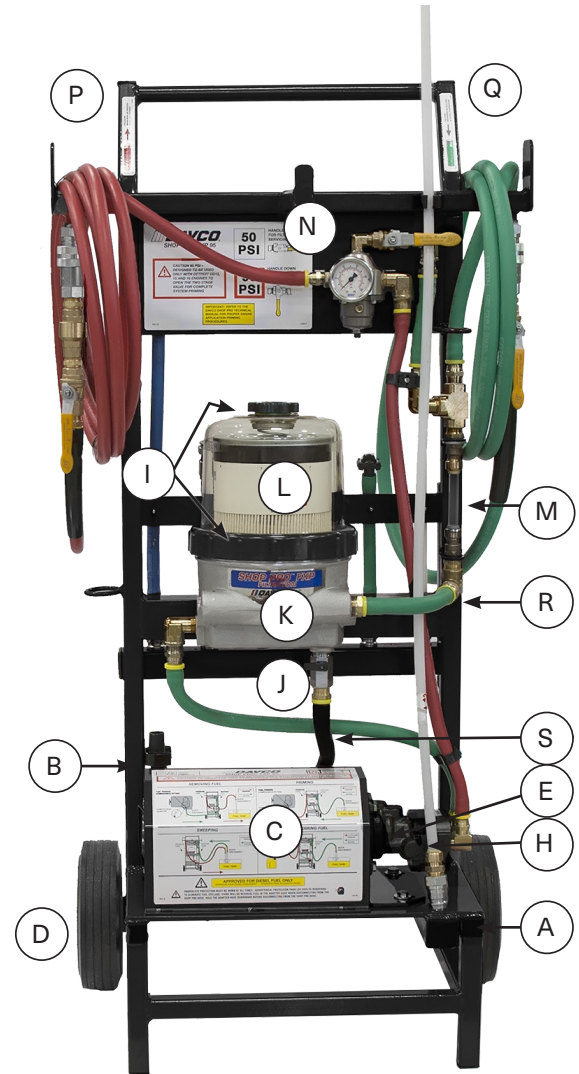

Cart		
A	Plugs (10) 1" x 1" Sq	782196S
B	Gripper Clips & Screws	782213S
C	Motor Cover and (5) Screws*	782126S-BLK*
	Motor Fasteners (Not Shown)	782225S
	Pump Bracket, Washers & Screws (Not Shown)*	782230-BLK*
D	Wheels (2), Pins & Washers	782194S

Electrical		
E	Coupler Asm	782058S
F	Electrical Box with Switch	782061S
G	Electrical Switch	782215S
	Motor (Not Shown) Note: If the Shop Pro was purchased prior to 08/22/2016, the pump bracket kit is also required (P/N/ 782230-BLK)	782251S
H	Pump	782227S

Fuel Filtration		
I	Cover, Collar, Vent Cap and O-rings	782157S
J	Drain Valve	102008
K	Filtration Unit	782141S
L	Fuel Filter-Fleetguard P/N FS19915 Detroit Diesel P/N A0000903651	filters are not available through DAVCO.
M	Sight Glass Kit	782149S
N	Regulator	782246-1S
O	Wrench	482017

*Ryder Customers: To order parts with red finish, use "R" on part number instead of "BLK".

Adapters				
Description	Purchased before 09/06/16		Purchased after 09/06/16	
Pick-Up Wand (60" tube)	782114S		782289S	
Dispensing Wand (20" tube)	782133S		782288S	
Compucheck Adapter (Blue)	782236S		782294S	