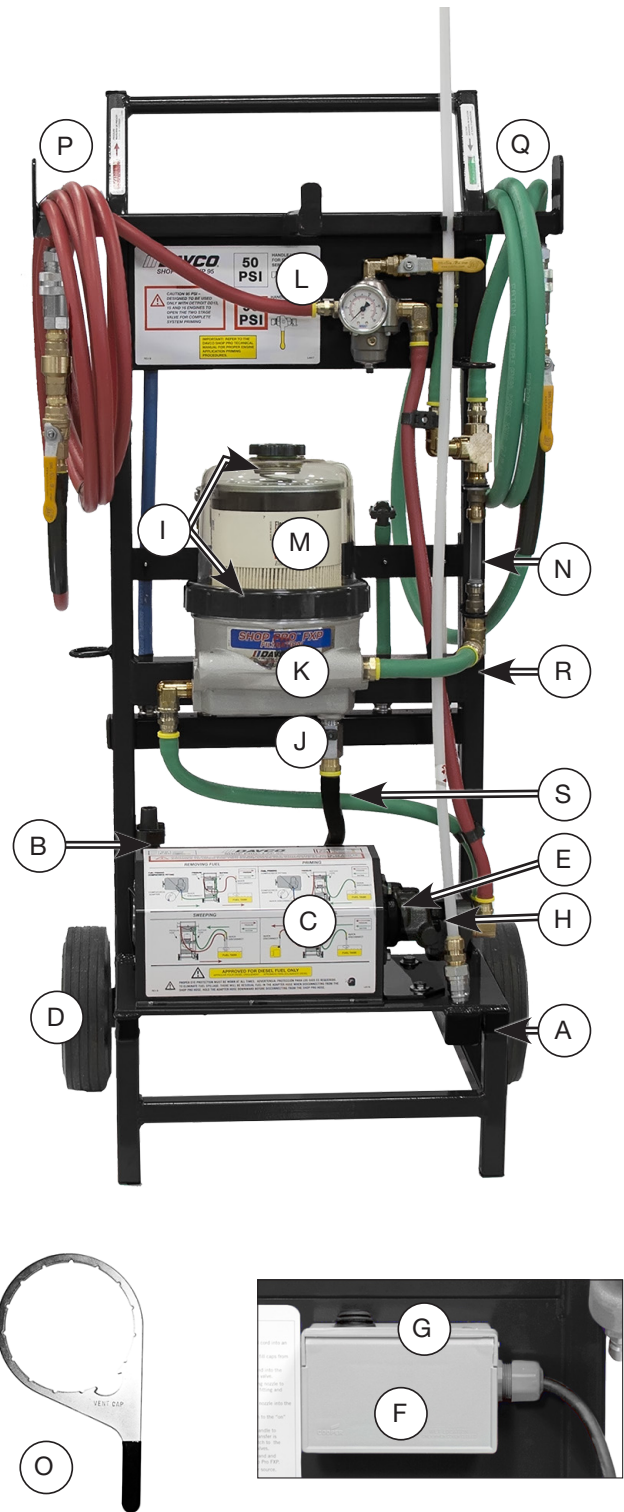

Cart		
A	Plugs (10) 1" x 1" Sq	782196S
B	Gripper Clips & Screws	782213S
C	Motor Cover and (5) Screws	782126S-BLK
	Motor Fasteners (Not Shown)	782225S
	Petcocks (2) (Not Shown)	782197S
	Pump Bracket, Washers & Screws (Not Shown)	782230-BLK
D	Wheels (2), Pins & Washers	782194S
Electrical		
E	Coupler Asm	782058S
F	Electrical Box w/Switch	782061S
G	Electrical Switch	782215S
	Motor (Not Shown) Note: If the Shop Pro was purchased after 08/22/2016, the pump bracket kit is also required (P/N/ 782230-BLK)	782251S
H	Pump	782227S
Fuel Filtration		
I	Cover, Collar, Vent Cap and O-rings	782157S
J	Drain Valve	102008
K	Filtration Unit	782141S
L	Fuel Filter-Fleetguard	FS19915
M	Sight Glass Kit	782149S
N	Regulator	782246-1S
O	Wrench	482017

Hoses			
Description	Purchased before 09/06/16	Purchased after 09/06/16	
P Pressure Hose (red) 17 ft.	782134S	782286S	
Q Suction Hose (green) 12 ft.	782117S	782287S	
R Hose Kit (Sight Glass, Sight Glass-Filter, Pump-Filter)	782212S		
S Drain Hose	782144S		

Adapters				
Description	Purchased before 09/06/16		Purchased after 09/06/16	
Compucheck Adapter (Blue)	782236S		782294S	
Voss Fitting Adapter (Red)	782207S		782293S	
Angled Voss Adapter (Green)	782206S		782292S	
Pick-Up Wand (60" tube)	782114S		782289S	
Dispensing Wand (23" tube)	782133S		782288S	