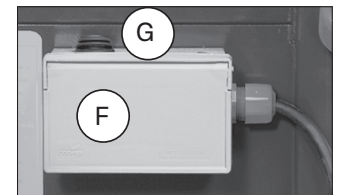

Cart		
A	Plugs (10) 1" x 1" Sq	782196S
B	Gripper Clips & Screws	782213S
C	Motor Cover and (5) Screws*	782126S-BLK*
D	Motor Fasteners (Not Shown)	782225S
	Pump Bracket, Washers & Screws (Not Shown)*	782230-BLK*
E	Wheels (2), Pins & Washers	782194S

Electrical		
F	Electrical Box with Switch	782061S
G	Electrical Switch	782215S
	Motor (Not Shown) Note: If the Shop Pro was purchased prior to 08/22/2016, the pump bracket kit is also required (P/N/ 782230-BLK)	782251S
H	Pump	782227S

Fuel Filtration		
I	Cover, Collar, Vent Cap and O-rings	782157S
J	Drain Valve	102008
K	Filtration Unit	782141S
L	Fuel Filter-Fleetguard P/N FS19915 Detroit Diesel P/N A0000903651	filters are not available through DAVCO.
M	Sight Glass Kit	782149S
N	Regulator	782246-1S
O	Wrench	482017

Hoses			
	Description	Purchased before 09/06/16	Purchased after 09/06/16
P	Pressure Hose (red) 17 ft.	782134S	782286S
Q	Suction Hose (green) 12 ft.	782117S	782287S
R	Hose Kit (Sight Glass, Sight Glass-Filter, Pump-Filter)	782212S	
S	Drain Hose	782268S	

*Ryder Customers: To order parts with red finish, use "R" on part number instead of "BLK".