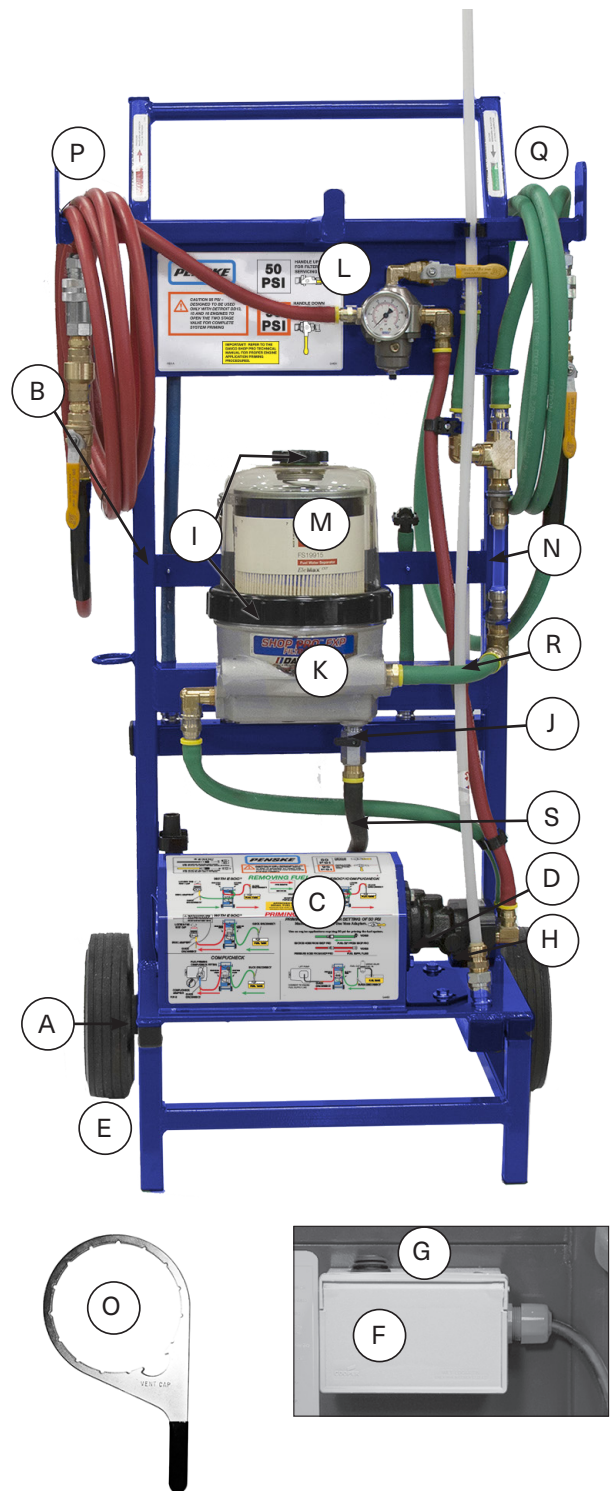

Cart		
A	Plugs (10) 1" x 1" Sq	782196S
B	Gripper Clips & Screws	782213S
C	Motor Cover and (5) Screws	782126S-B
D	Motor Fasteners (Not Shown)	782225S
	Petcocks (2) (Not Shown)	782197S
	Pump Bracket, Washers & Screws (Not Shown)	782230-B
E	Wheels (2), Pins & Washers	782194S

Electrical		
F	Electrical Box with Switch	782061S
G	Electrical Switch	782215S
	Motor (Not Shown) Note: If the Shop Pro was purchased prior to 08/22/2016, the pump bracket kit is also required (P/N/ 782214S-B)*	782001S
H	Pump	782227S

Fuel Filtration		
I	Cover, Collar, Vent Cap and O-rings	782157S
J	Drain Valve	102008
K	Filtration Unit	782141S
L	Regulator Asm	782110-1S
M	Fuel Filter-Fleetguard P/N FS19915 Detroit Diesel P/N A0000903651	filters are not available through DAVCO.
N	Sight Glass Kit	782149S
O	Wrench	482017

Hoses			
	Description	Purchased before 09/06/16	Purchased after 09/06/16
P	Pressure Hose (red) 17 ft.	782134S	782286S
Q	Suction Hose (green) 12 ft.	782117S	782287S
R	Hose Kit (Sight Glass, Sight Glass-Filter, Pump-Filter)	782212S	
S	Drain Hose	782268S