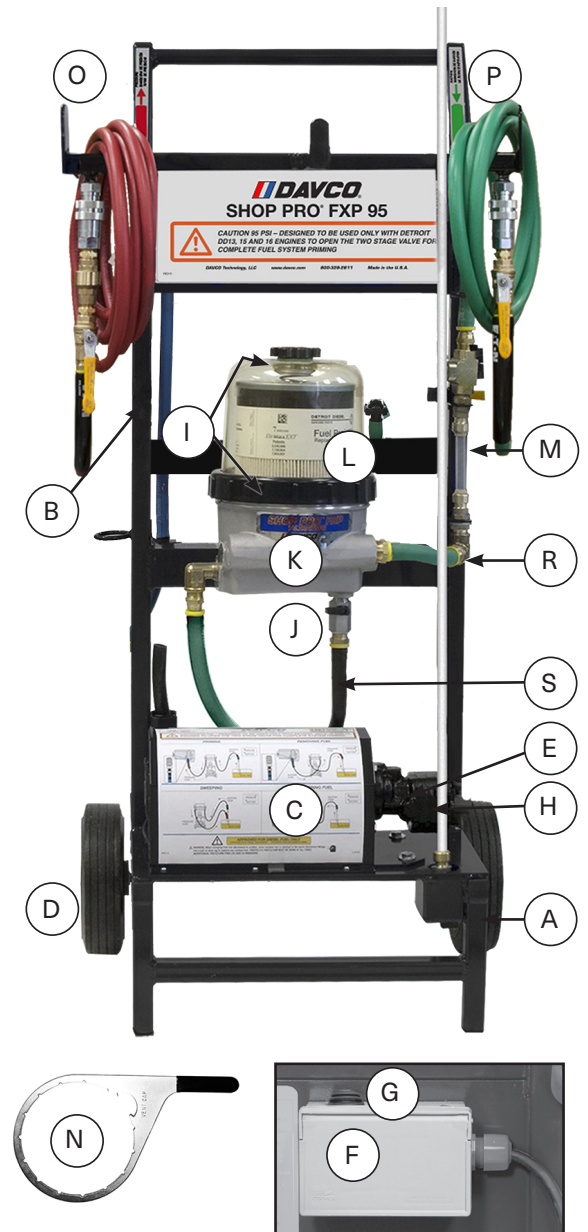

Cart			
A	Plugs (10) 1" x 1" Sq	782196S	
B	Gripper Clips & Screws	782213S	
C	Motor Cover and (5) Screws	782126S-BLK	
	Motor Fasteners (Not Shown)	782225S	
	Pump Bracket, Washers & Screws (Not Shown)	782230-BLK	
D	Wheels (2), Pins & Washers	782194S	
Electrical			
E	Coupler Asm	782058S	
F	Electrical Box with Switch	782061S	
G	Electrical Switch	782215S	
	Motor (Not Shown) Note: If the Shop Pro was purchased prior to 08/22/2016, the pump bracket kit is also required (P/N/ 782230-BLK)	782251S	
H	Pump	782227S	
Fuel Filtration			
I	Cover, Collar, Vent Cap and O-rings	782157S	
J	Drain Valve	102008	
K	Filtration Unit	782141S	
L	Fuel Filter-Fleetguard P/N FS19915	filters are not available through DAVCO.	
	Detroit Diesel P/N A0000903651		
M	Sight Glass Kit	782149S	
N	Wrench	482017	
Hoses			
Description	Purchased before 09/06/16	Purchased after 09/06/16	
O	Pressure Hose (red) 17 ft.	782134S	782286S
P	Suction Hose (green) 12 ft.	782117S	782287S
Q	Hose Kit (Sight Glass, Sight Glass-Filter, Pump-Filter)	782212S	
R	Drain Hose	782268S	

Adapters				
Description	Purchased before 09/06/16		Purchased after 09/06/16	
Compuchek Adapter (Blue)	782236S		782294S	
Pick-Up Wand (60" tube)	782114S		782289S	
Dispensing Wand (20" tube)	782133S		782288S	