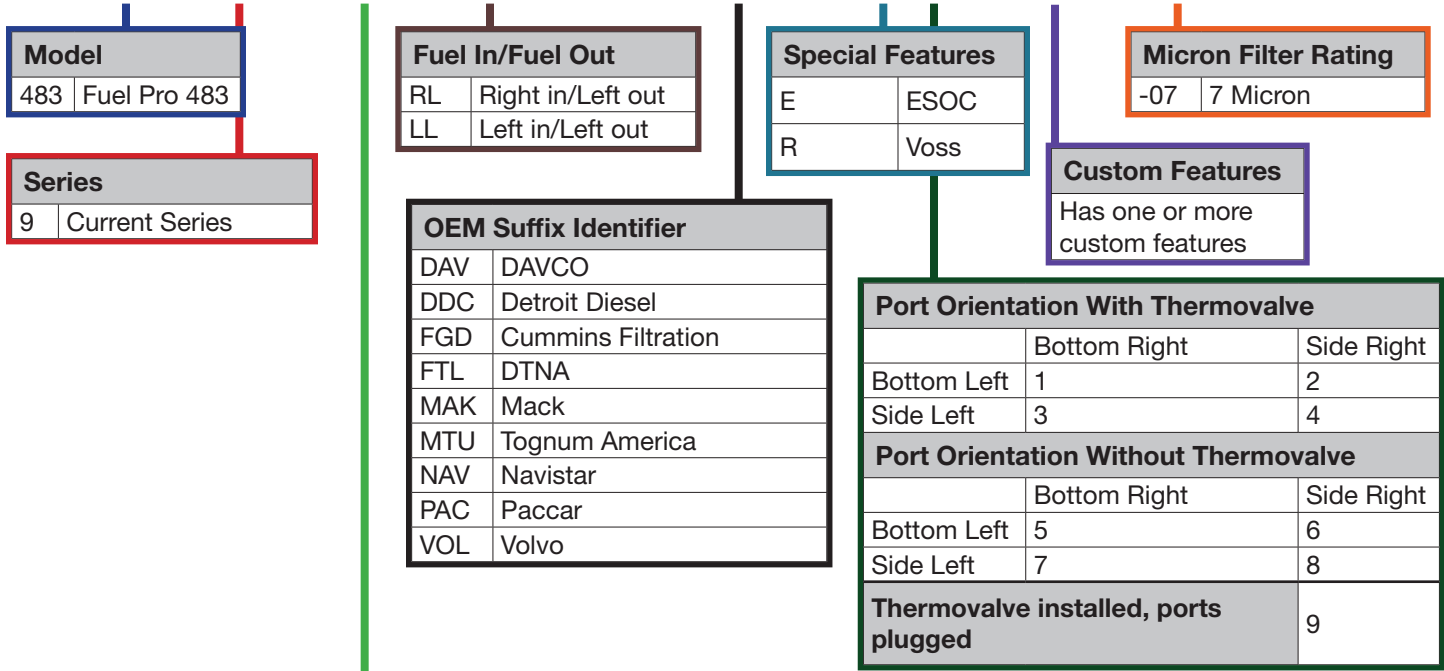

Use this sample part number and the chart below to determine the correct model, features and options.

483 9 50 RL DAV E101-07

Options			
30	Fluid Heat	50	Unheated
31	Fluid Heat and WIF	51	Unheated with WIF
32	Fluid Heat with 12VDC 195W preheater	52	12VDC 195W preheater
33	Fluid Heat with 12VDC 195W preheater, and WIF	53	12VDC 195W preheater and WIF
34	Fluid Heat with 24VDC 195W preheater	54	24VDC 195W preheater
35	Fluid Heat with 24VDC 195W preheater, and WIF	55	24VDC 195W preheater and WIF
38	Fluid Heat with 12VDC 155W preheater	58	12VDC 155W preheater
39	Fluid Heat with 12VDC 155W preheater, and WIF	59	12VDC 155W preheater and WIF
40	Fluid Heat with 120VAC 75W overnight heater	60	120VAC 75W overnight heater
41	Fluid Heat with 120VAC 75W overnight heater, and WIF	61	120VAC 75W overnight heater and WIF
42	Fluid Heat with 12VDC 195W preheater, and 120VAC 75W overnight heater	62	12VDC 195W preheater and 120VAC 75W overnight heater
43	Fluid Heat with 12VDC 195W preheater, 120VAC 75W overnight heater, and WIF	63	12VDC 195W preheater, 120VAC 75W overnight heater, and WIF
44	Fluid Heat with 24VDC 195W preheater, and 120VAC 75W overnight heater	64	24VDC 195W preheater and 120VAC 75W overnight heater
48	Fluid Heat with 12VDC 155W preheater, and 120VAC 75W overnight heater	65	24VDC 195W preheater, 120VAC 75W overnight heater, and WIF
49	Fluid Heat with 12VDC 155W preheater, 120VAC 75W overnight heater, and WIF	68	12VDC 155W preheater and 120VAC 75W overnight heater
		69	12VDC 155W preheater, 120VAC 75W overnight heater, and WIF